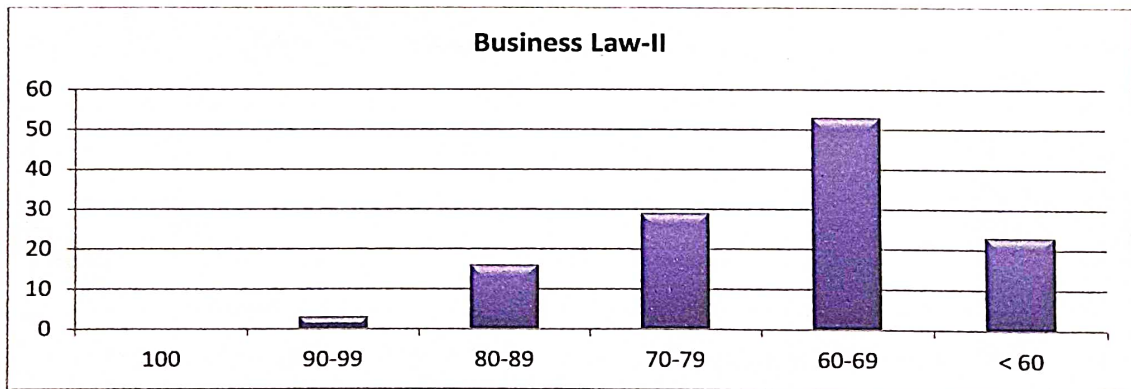

Range of Marks	No of Students
100	0
90-99	03
80-89	16
70-79	29
60-69	53
< 60	23