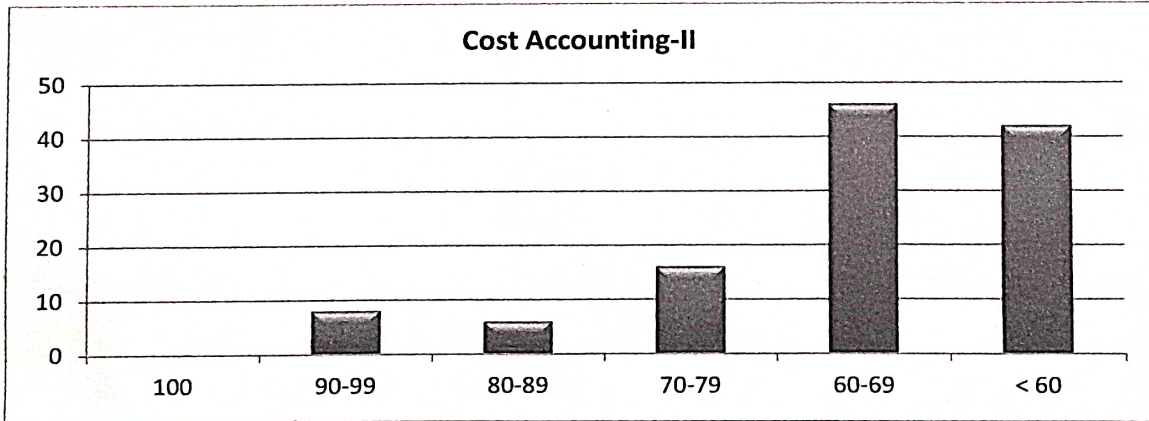

Range	No of Students
100	00
90-99	08
80-89	06
70-79	16
60-69	46
< 60	42