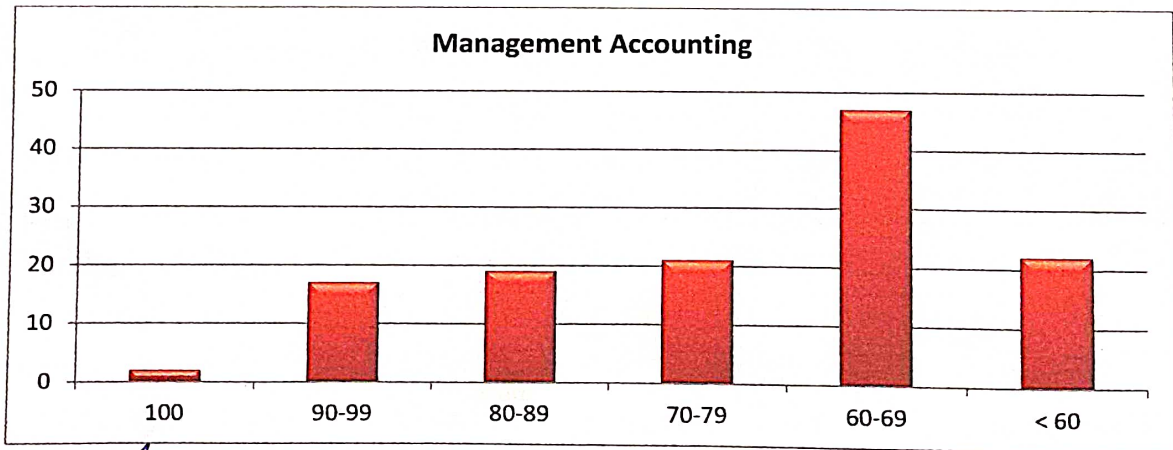

Range of Marks	No of Students
100	02
90-99	17
80-89	19
70-79	21
60-69	47
< 60	22