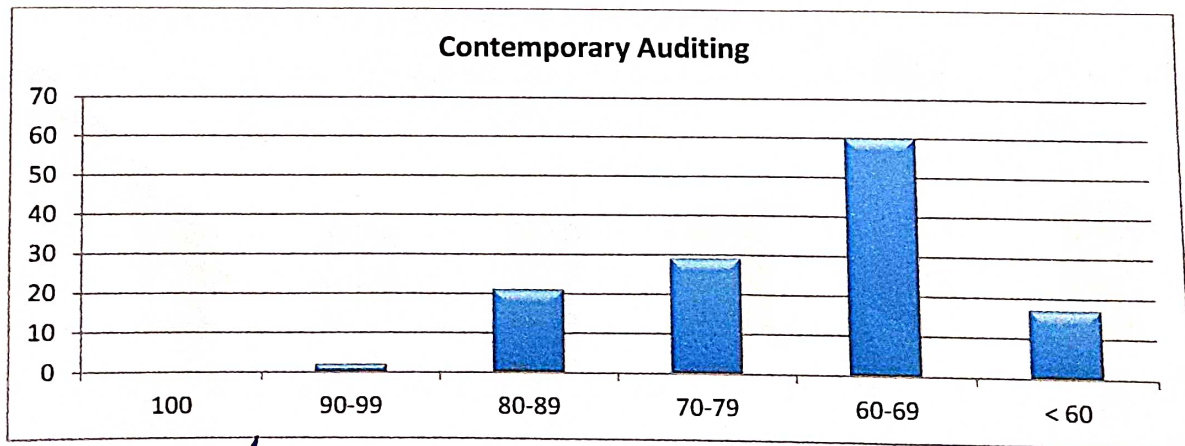

Range of Marks	No of Students
100	0
90-99	02
80-89	21
70-79	29
60-69	60
< 60	17