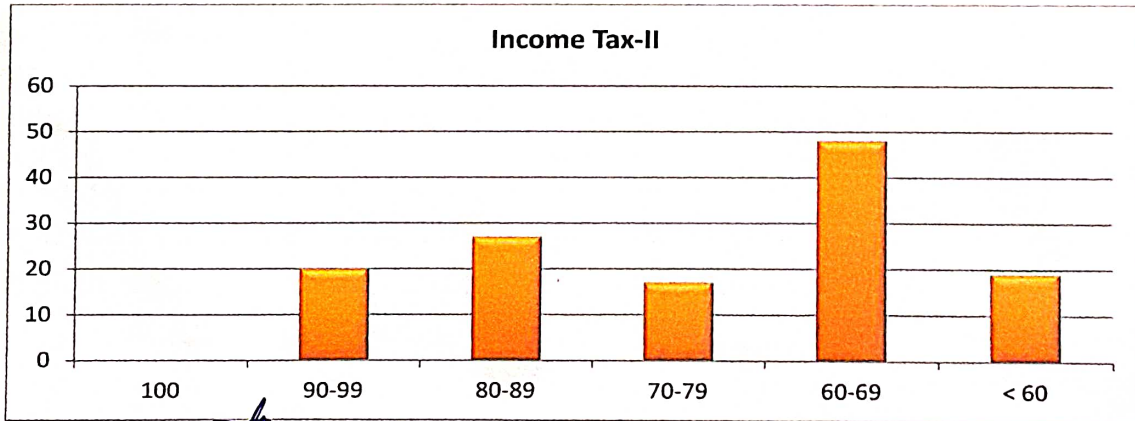

Range	No of Students
100	0
90-99	20
80-89	27
70-79	17
60-69	48
< 60	19