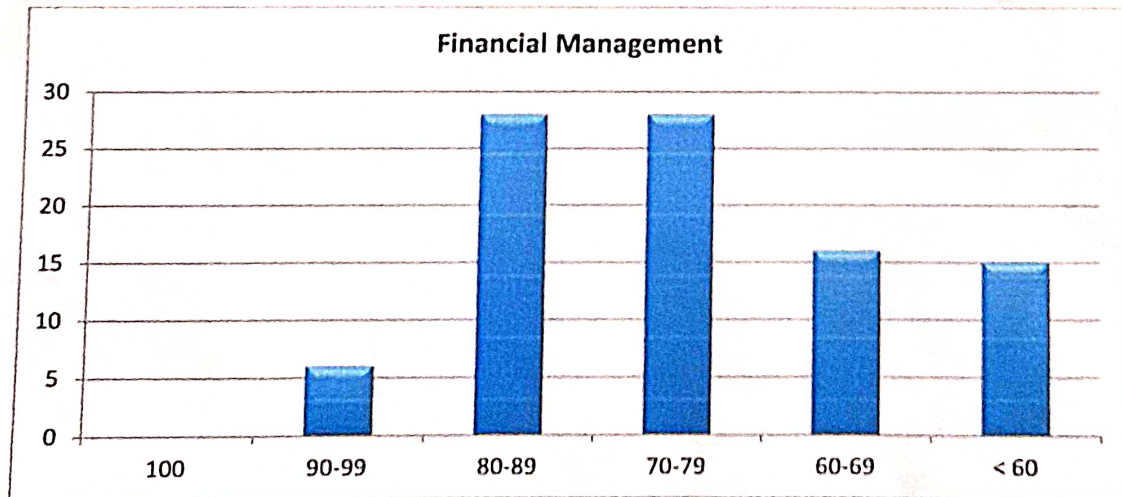

Co-Ordinator
I.Q.A.C.
B.R.B. College of Commerce, RAICHUR

PRINCIPAL
B.R.B. College of Commerce
RAICHUR.