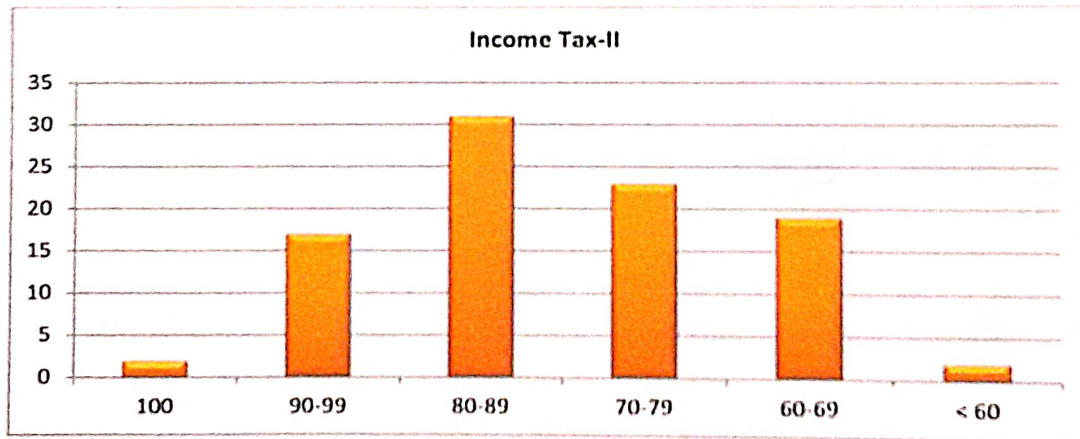

Co-Ordinator
I.Q.A.C.

B.R.B. College of Commerce, RAICHUR

PRINCIPAL
B.R.B. College of Commerce
RAICHUR.