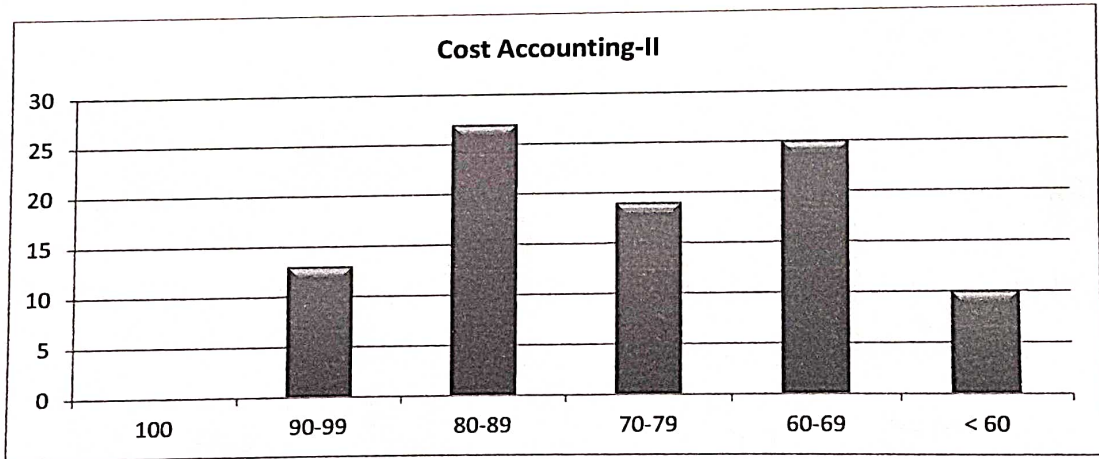

Co-Ordinator
I.Q.A.C.

B.R.B. College of Commerce, RAICHUR

PRINCIPAL
B.R.B. College of Commerce
RAICHUR.