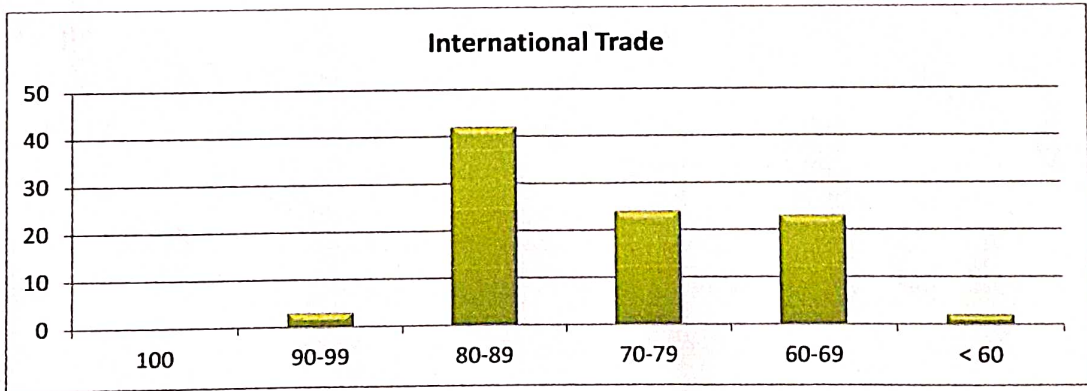

[Signature]
Co-Ordinator
I.Q.A.C.
B.R.B. College of Commerce, RAICHUR

[Signature]
PRINCIPAL
B.R.B. College of Commerce
RAICHUR.