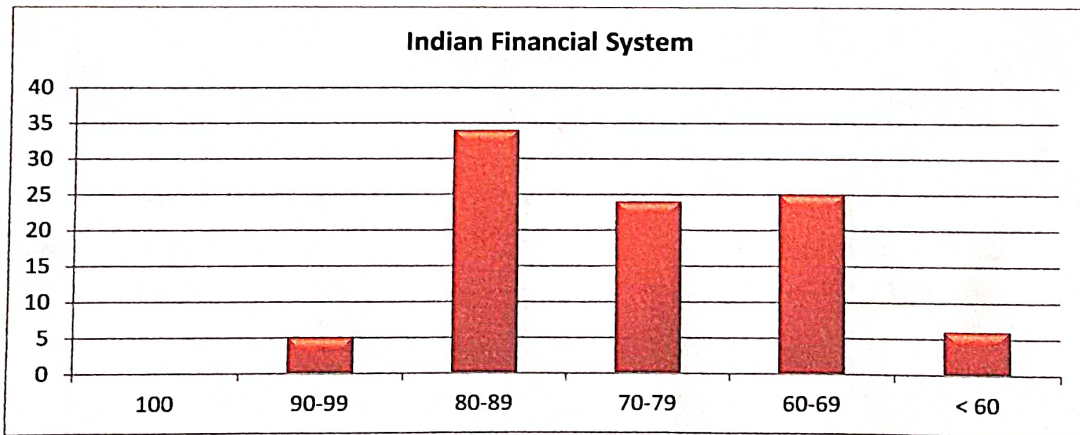

Co-Ordinator
I.Q.A.C.

B.R.B. College of Commerce, Raichur

PRINCIPAL
B.R.B. College of Commerce
RAICHUR.