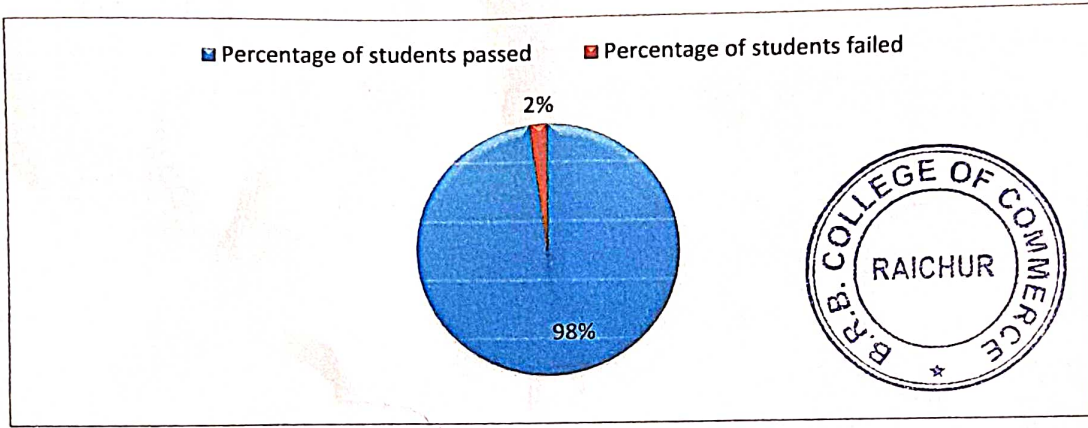

Range of Marks	No of Students
100	0
90-99	03
80-89	42
70-79	24
60-69	23
< 60	02