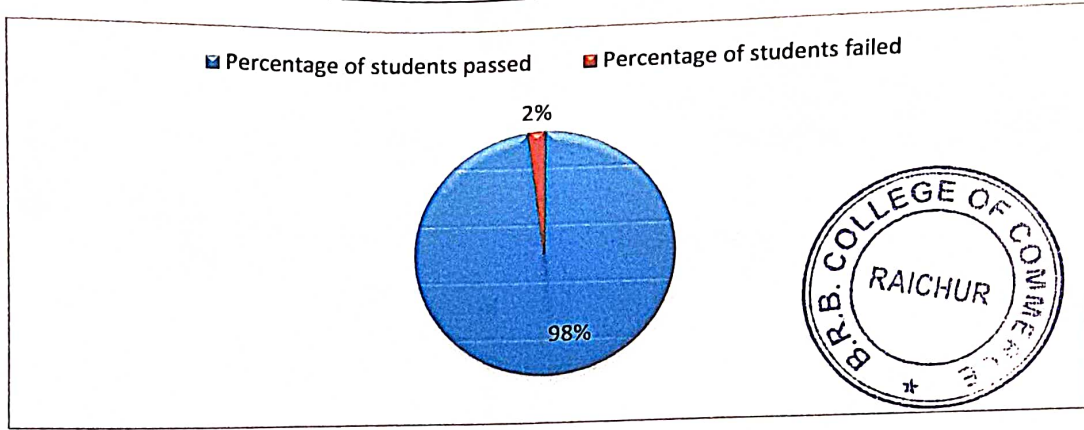

Cost Accounting-II

Total Students	Number of Students Appeared	Percentage of students Appeared	Number of Students Passed	Percentage of Number of Students Passed	Percentage of students failed
96	96	100 %	94	97.92 %	2.08%

Range of Marks	No of Students
100	0
90-99	13
80-89	27
70-79	19
60-69	25
< 60	10