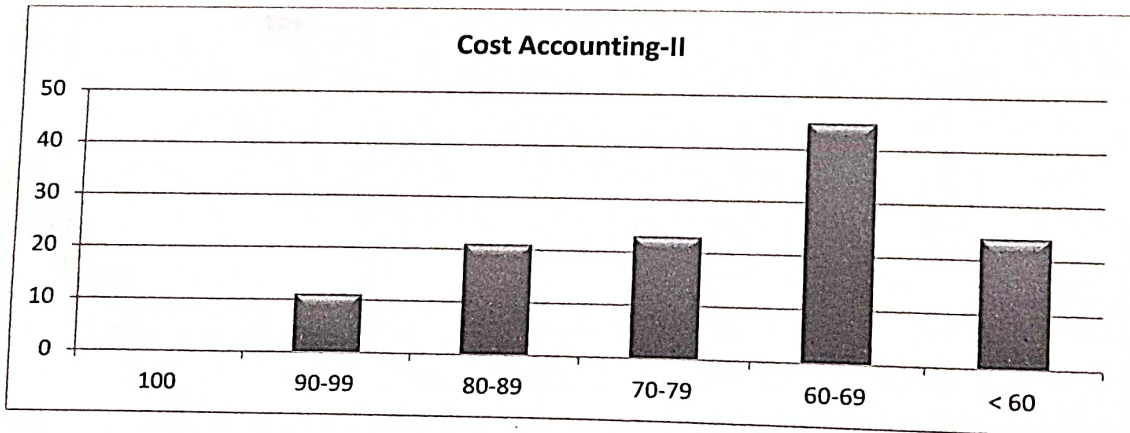

Co-Ordinator
I.Q.A.C.
B.R.B. College of Commerce, RAICHUR

PRINCIPAL
B.R.B. College of Commerce
RAICHUR.