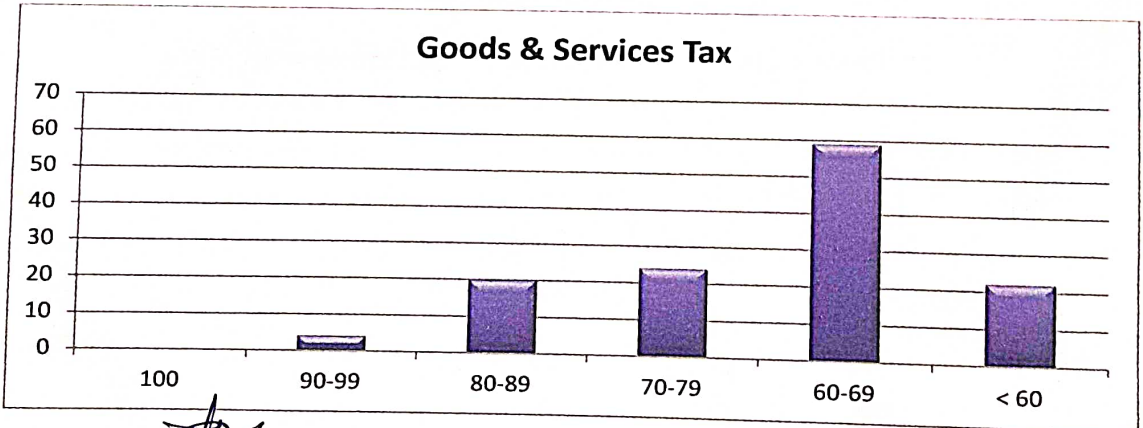

Range of Marks	No of Students
100	0
90-99	04
80-89	20
70-79	24
60-69	59
< 60	22