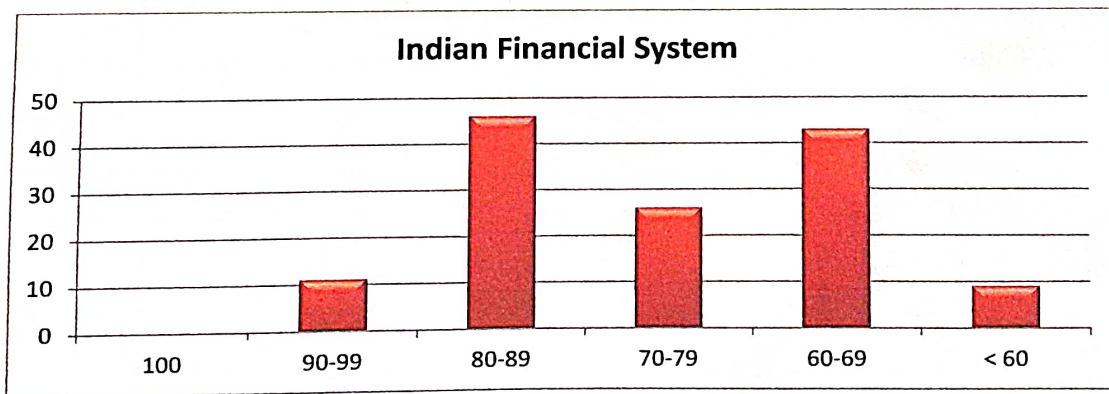

Range of Marks	No of Students
100	0
90-99	11
80-89	46
70-79	26
60-69	43
< 60	09