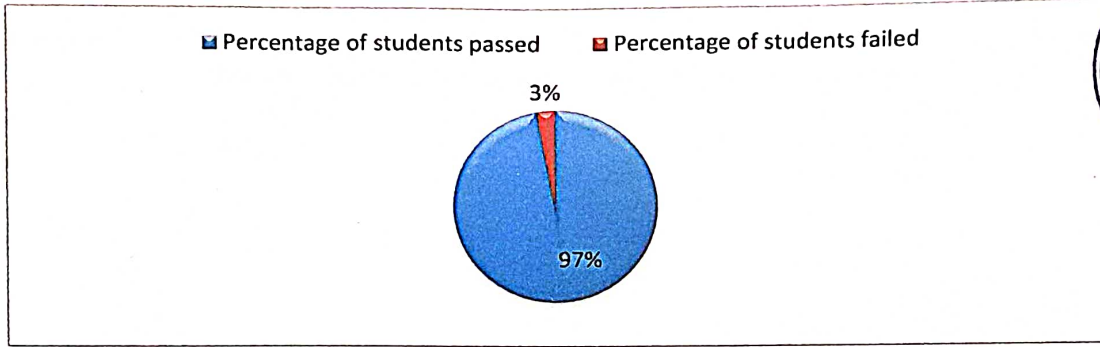

Taranath Shikshana Samsthe's
BANKATLAL RAJARAM BOOB COLLEGE OF COMMERCE,
RAICHUR - 584 103(Karnataka)

ತಾರಾನಾಥ ಶಿಕ್ಷಣ ಸಂಸ್ಥೆಯ
ಬಂಕಟಲಾಲ ರಾಜಾರಾಂ ಬೂಬ ವಾಣಿಜ್ಯ ಮಹಾವಿದ್ಯಾಲಯ,
ರಾಯಚೂರು- ೫೮೪೧೦೩(ಕರ್ನಾಟಕ)

International Trade

Total Students	Number of Students Appeared	Percentage of students Appeared	Number of Students Passed	Percentage of Number of Students Passed	Percentage of students failed
137	136	100 %	132	97.06%	2.94%

Range of Marks	No of Students
100	0
90-99	07
80-89	24
70-79	31
60-69	52
< 60	18

Co-Ordinator
I.Q.A.C.

B.R.B. College of Commerce, RAICHUR

PRINCIPAL
B.R.B. College of Commerce
RAICHUR.