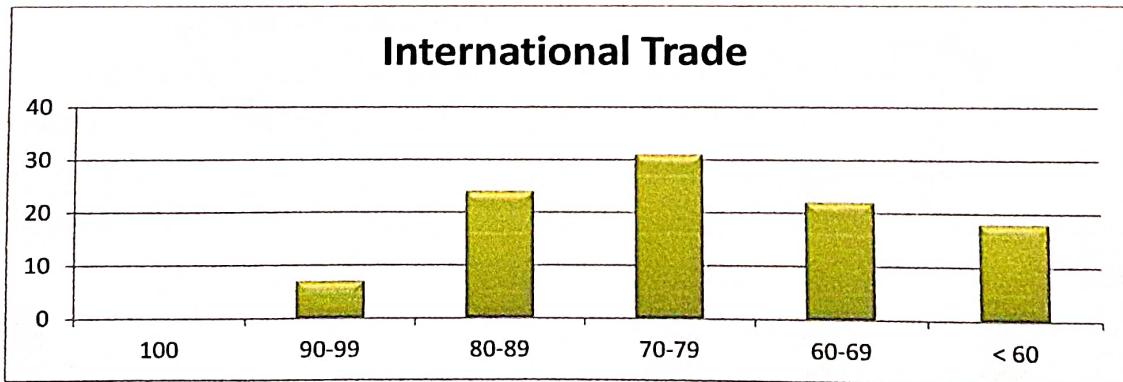

Range of Marks	No of Students
100	0
90-99	07
80-89	24
70-79	31
60-69	52
< 60	18