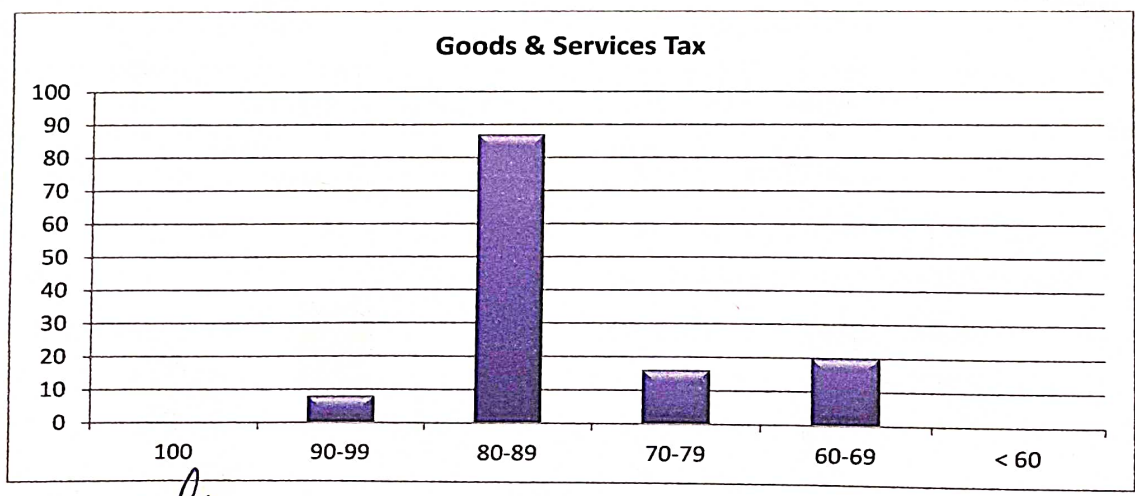

Range of Marks	No of Students
100	0
90-99	08
80-89	87
70-79	16
60-69	20
< 60	0