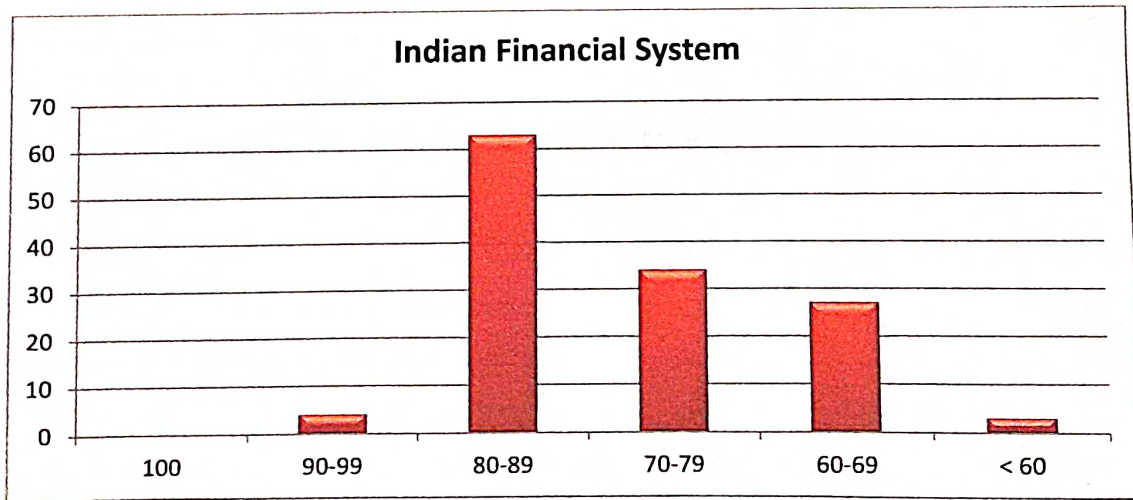

Range of Marks	No of Students
100	0
90-99	04
80-89	63
70-79	34
60-69	27
< 60	03