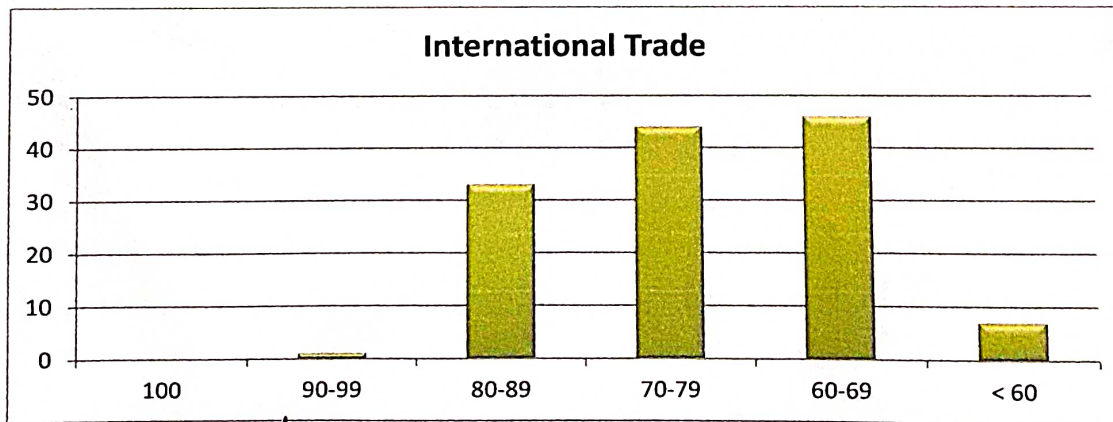

Range of Marks	No of Students
100	0
90-99	01
80-89	33
70-79	44
60-69	46
< 60	07