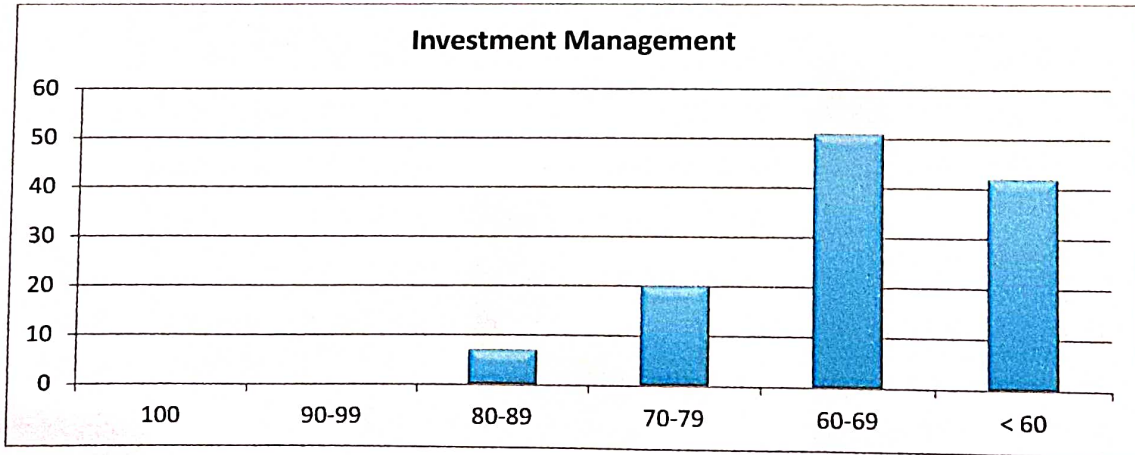

Range of Marks	No of Students
100	0
90-99	0
80-89	07
70-79	20
60-69	51
< 60	42