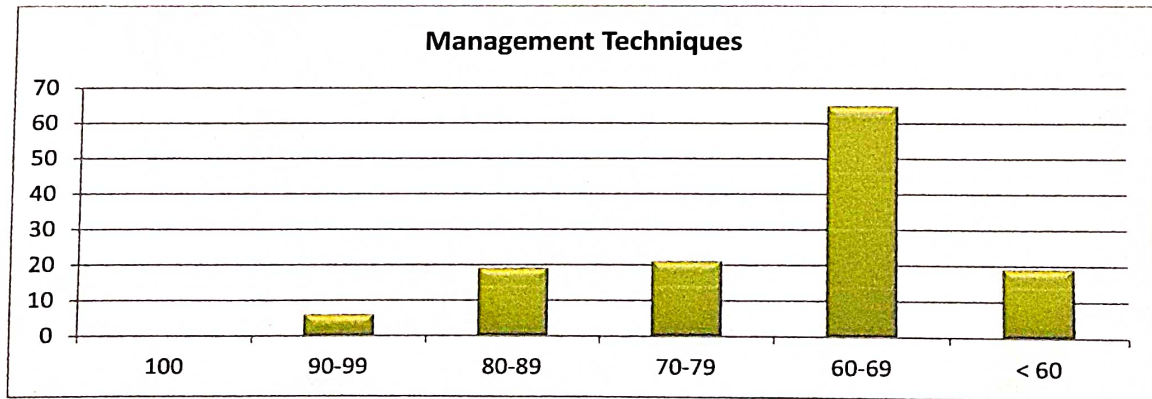

Range of Marks	No of Students
100	0
90-99	06
80-89	19
70-79	21
60-69	65
< 60	19