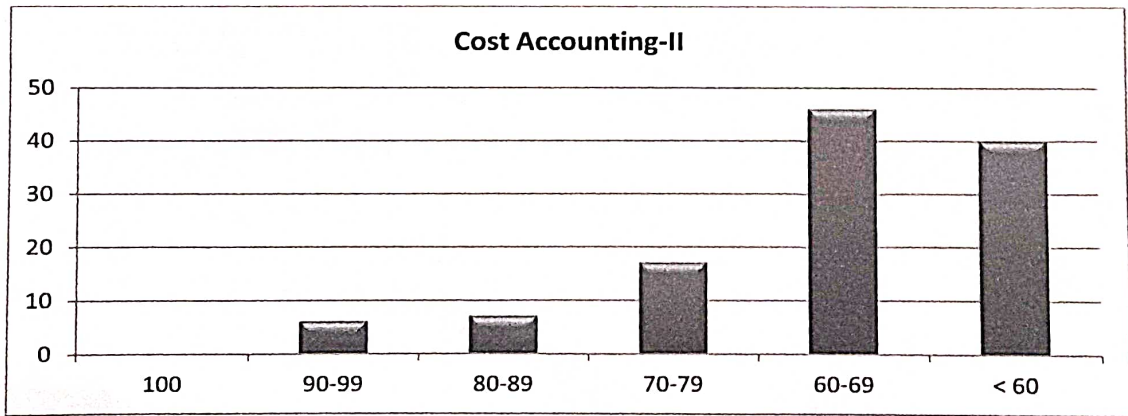

Range of Marks	No of Students
100	00
90-99	06
80-89	07
70-79	17
60-69	46
< 60	40