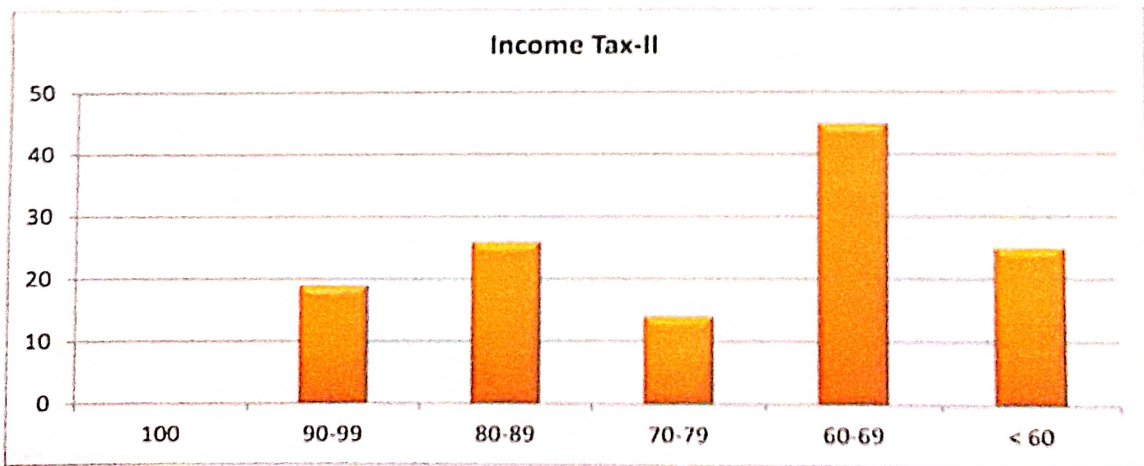

Range of Marks	No of Students
100	0
90-99	19
80-89	26
70-79	14
60-69	45
< 60	25