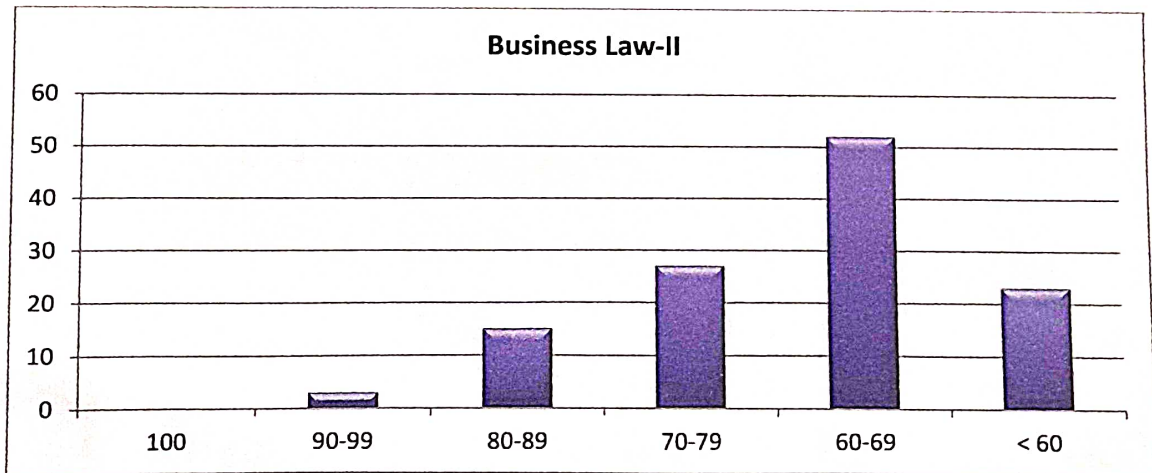

Range of Marks	No of Students
100	0
90-99	03
80-89	15
70-79	27
60-69	52
< 60	23